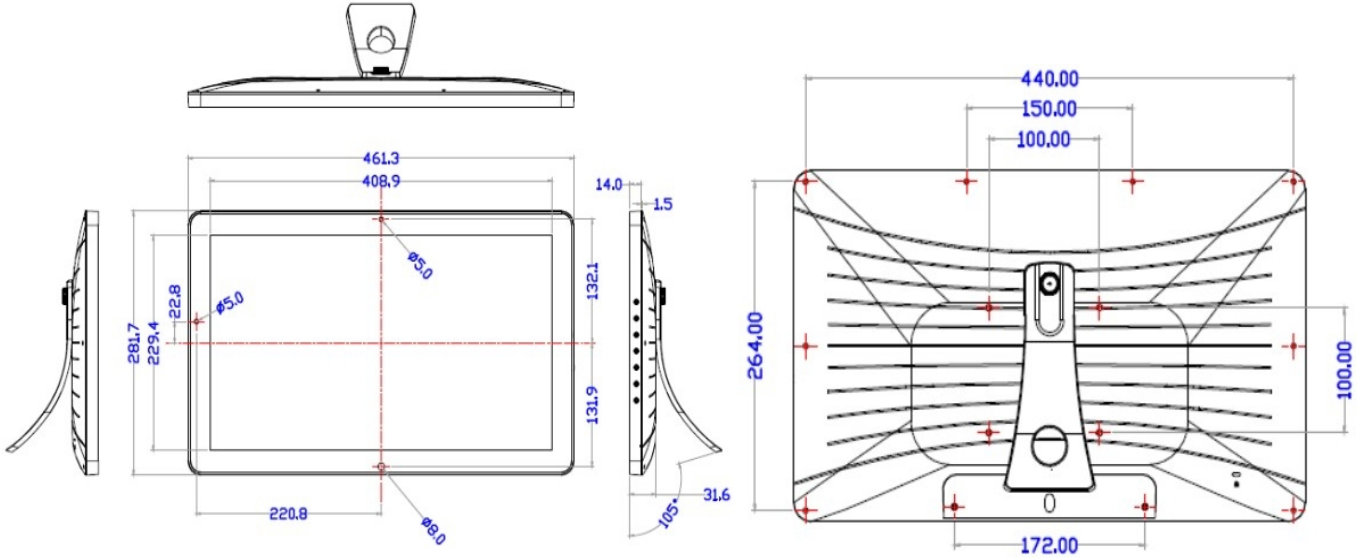

Openframed or enclosed LCD Advertising tablet panel from 7 inch to 55 inch

Mechanical Dimensions

Enclosed Serials

DROID1026

DROID1330

- > Retail Audio Player
- > Industrial Monitor
- > Commercial Tablet
- > Classic Video Screen
- > Multi-Screen System
- > Retail Lighting

Model: OPDROID & DROID

Retail Tablet Android

Openframed or enclosed LCD Advertising tablet panel from 7 inch to 55 inch

Mechanical Dimensions

DROID1850

DROID2380

Custom Retail Solutions

Model:OPDROID & DROID

Mechanical Dimensions

DROID3150

DROID5500

Model: OPDROID & DROID

Retail Tablet Android

Openframed or enclosed LCD Advertising tablet panel from 7 inch to 55 inch

Mechanical Dimensions

Openframed Serials

Retail Tablet Android

Openframed or enclosed LCD Advertising tablet panel from 7 inch to 55 inch

Mechanical Dimensions

Openframed Serials

OPDROID1850

Model: OPDROID & DROID

Retail Tablet Android

Openframed or enclosed LCD Advertising tablet panel from 7 inch to 55 inch