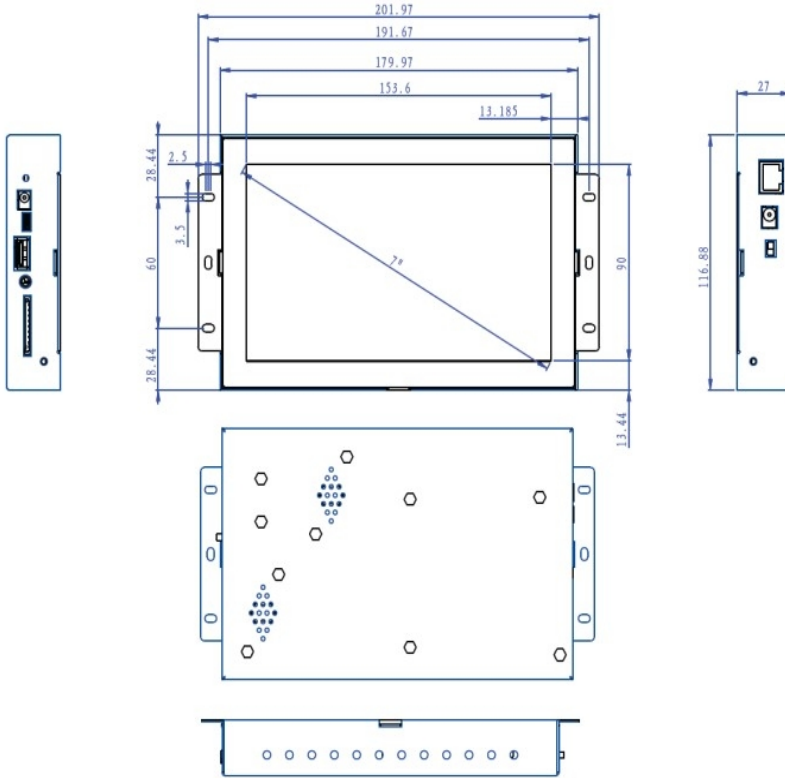

Model: OPDROID & DROID

Retail Tablet Android

Openframed or enclosed LCD Advertising tablet panel from 7 inch to 55 inch

Mechanical Dimensions

Openframed Serials

OPDROID0700