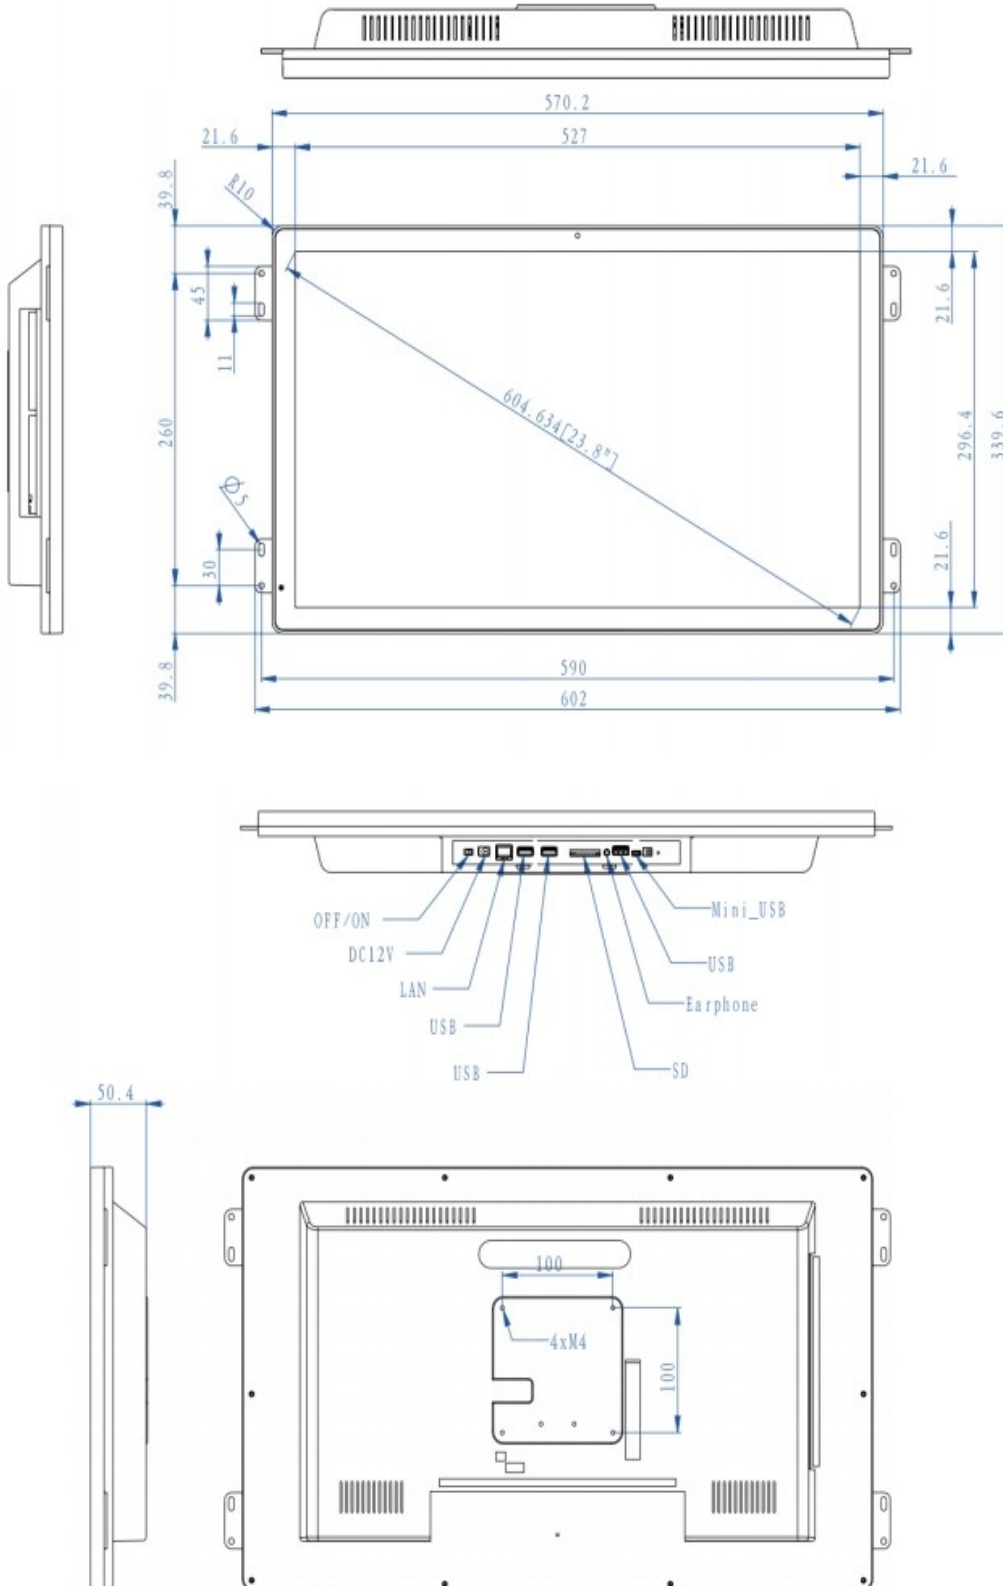

Model: OPDROID & DROID

Retail Tablet Android

Openframed or enclosed LCD Advertising tablet panel from 7 inch to 55 inch

Mechanical Dimensions

Openframed Serials

OPDROID2380