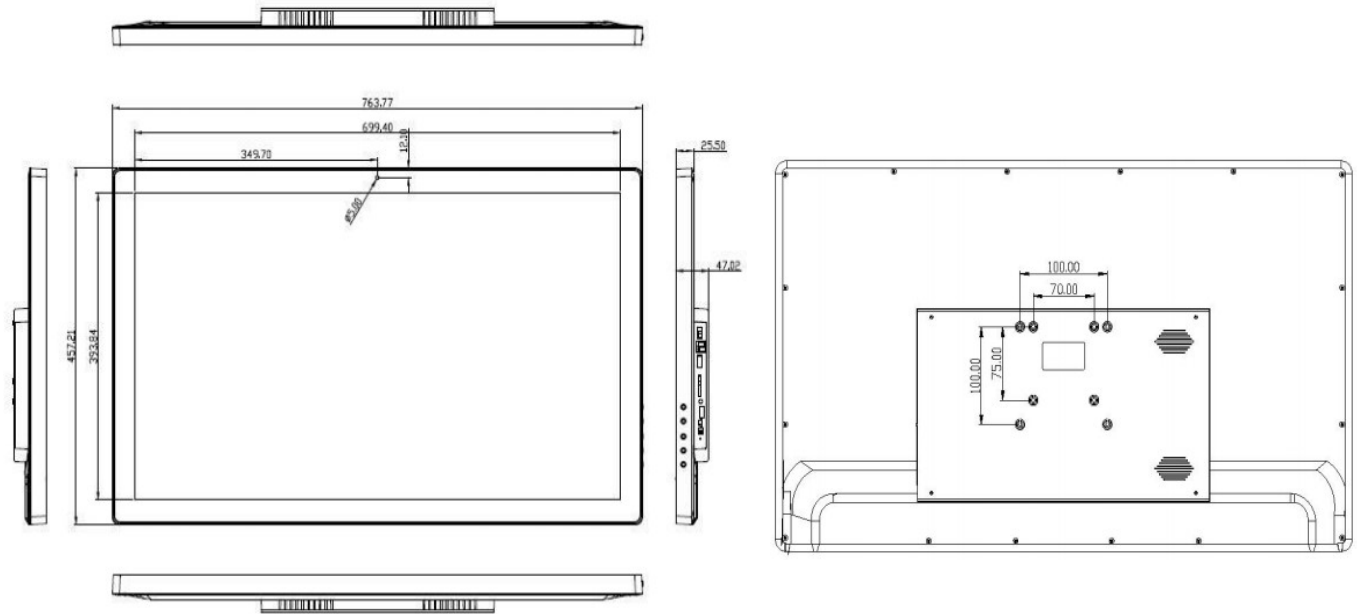

Model: OPDROID & DROID

Retail Tablet Android

Openframed or enclosed LCD Advertising tablet panel from 7 inch to 55 inch

Mechanical Dimensions

DROID1850

DROID2380

Custom Retail Solutions

Model:OPDROID & DROID

Mechanical Dimensions

DROID3150

DROID5500

Model: OPDROID & DROID

Retail Tablet Android

Openframed or enclosed LCD Advertising tablet panel from 7 inch to 55 inch

Mechanical Dimensions

Openframed Serials

Retail Tablet Android

Openframed or enclosed LCD Advertising tablet panel from 7 inch to 55 inch

Mechanical Dimensions

Openframed Serials

OPDROID1850

Model: OPDROID & DROID

Retail Tablet Android

Openframed or enclosed LCD Advertising tablet panel from 7 inch to 55 inch

Retail Tablet Android

Openframed or enclosed LCD Advertising tablet panel from 7 inch to 55 inch

Mechanical Dimensions

Openframed Serials

OPDROID3150