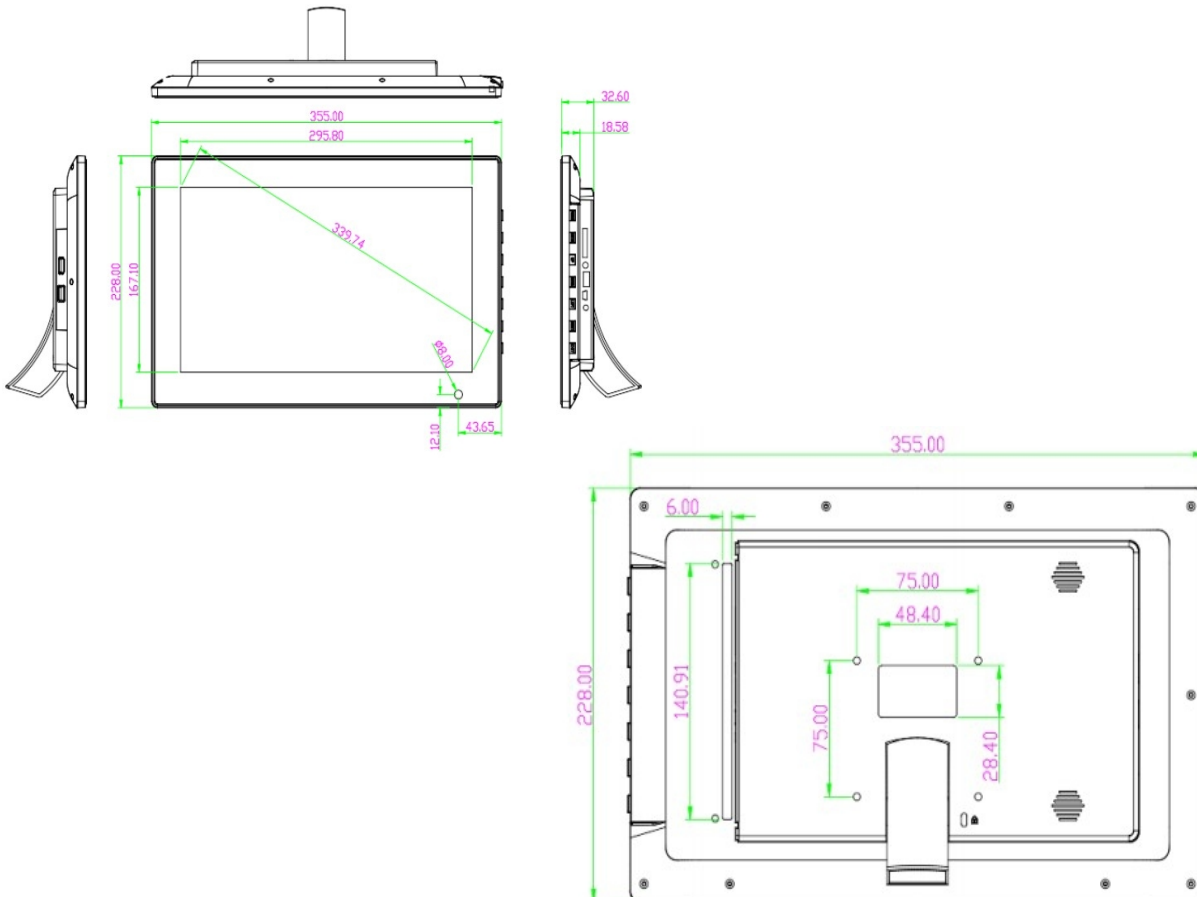

Openframed or enclosed LCD Advertising tablet panel from 7 inch to 55 inch

Mechanical Dimensions

Enclosed Serials

DROID1026

DROID1330

- > Retail Audio Player
- > Industrial Monitor
- > Commercial Tablet
- > Classic Video Screen
- > Multi-Screen System
- > Retail Lighting

Model: OPDROID & DROID

Retail Tablet Android

Openframed or enclosed LCD Advertising tablet panel from 7 inch to 55 inch

Mechanical Dimensions

DROID1850

DROID2380

Custom Retail Solutions

Model:OPDROID & DROID

Mechanical Dimensions

DROID3150

DROID5500

Model: OPDROID & DROID

Retail Tablet Android

Openframed or enclosed LCD Advertising tablet panel from 7 inch to 55 inch

Mechanical Dimensions

Openframed Serials

Retail Tablet Android

Openframed or enclosed LCD Advertising tablet panel from 7 inch to 55 inch

Mechanical Dimensions

Openframed Serials

OPDROID1850

Model: OPDROID & DROID

Retail Tablet Android

Openframed or enclosed LCD Advertising tablet panel from 7 inch to 55 inch