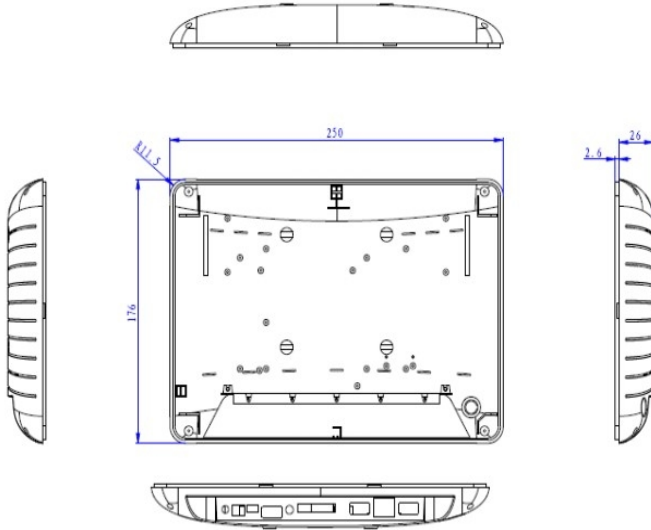

Openframed or enclosed LCD Advertising tablet panel from 7 inch to 55 inch

Mechanical Dimensions

Enclosed Serials

DROID1026

DROID1330

- > Retail Audio Player
- > Industrial Monitor
- > Commercial Tablet
- > Classic Video Screen
- > Multi-Screen System
- > Retail Lighting

Model: OPDROID & DROID

Retail Tablet Android

Openframed or enclosed LCD Advertising tablet panel from 7 inch to 55 inch

Mechanical Dimensions

DROID1850

DROID2380

Custom Retail Solutions

Model:OPDROID & DROID

Mechanical Dimensions

DROID3150

DROID5500

Model: OPDROID & DROID

Retail Tablet Android

Openframed or enclosed LCD Advertising tablet panel from 7 inch to 55 inch

Mechanical Dimensions

Openframed Serials