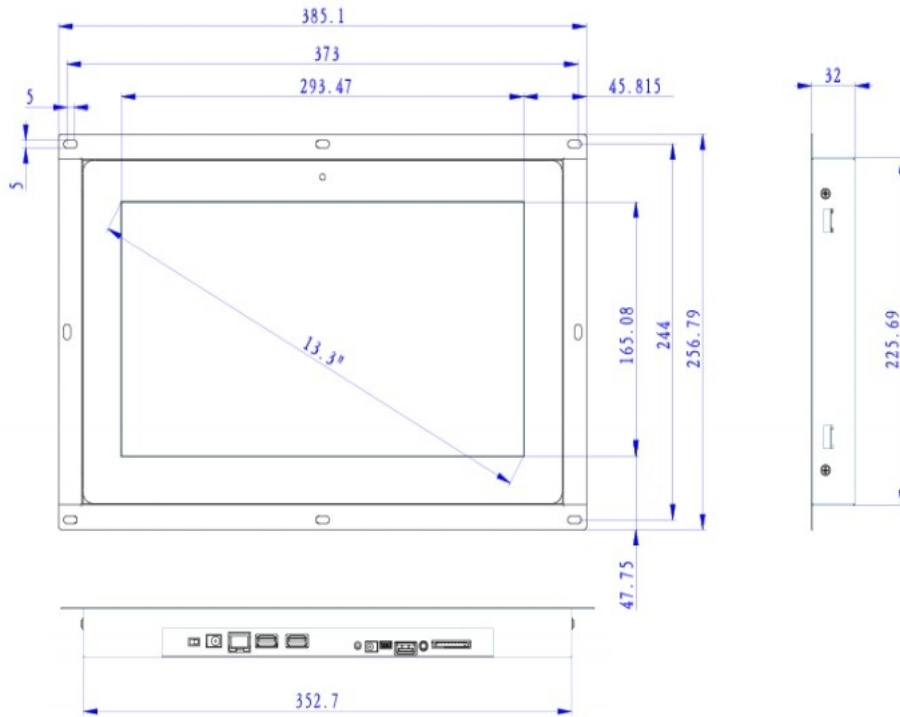

Mechanical Dimensions

DROID3150

DROID5500

Model: OPDROID & DROID

Retail Tablet Android

Openframed or enclosed LCD Advertising tablet panel from 7 inch to 55 inch

Mechanical Dimensions

Openframed Serials

Retail Tablet Android

Openframed or enclosed LCD Advertising tablet panel from 7 inch to 55 inch

Mechanical Dimensions

Openframed Serials

OPDROID1330

Custom Retail Solutions

Model:OPDROID & DROID

- > Retail Audio Player
- > Industrial Monitor
- > Commercial Tablet
- > Classic Video Screen
- > Multi-Screen System
- >Retail Lighting

Retail Tablet Android

Openframed or enclosed LCD Advertising tablet panel from 7 inch to 55 inch

Mechanical Dimensions

Openframed Serials

OPDROID1850

Model: OPDROID & DROID

Retail Tablet Android

Openframed or enclosed LCD Advertising tablet panel from 7 inch to 55 inch

Retail Tablet Android

Openframed or enclosed LCD Advertising tablet panel from 7 inch to 55 inch

Mechanical Dimensions

Openframed Serials

OPDROID3150