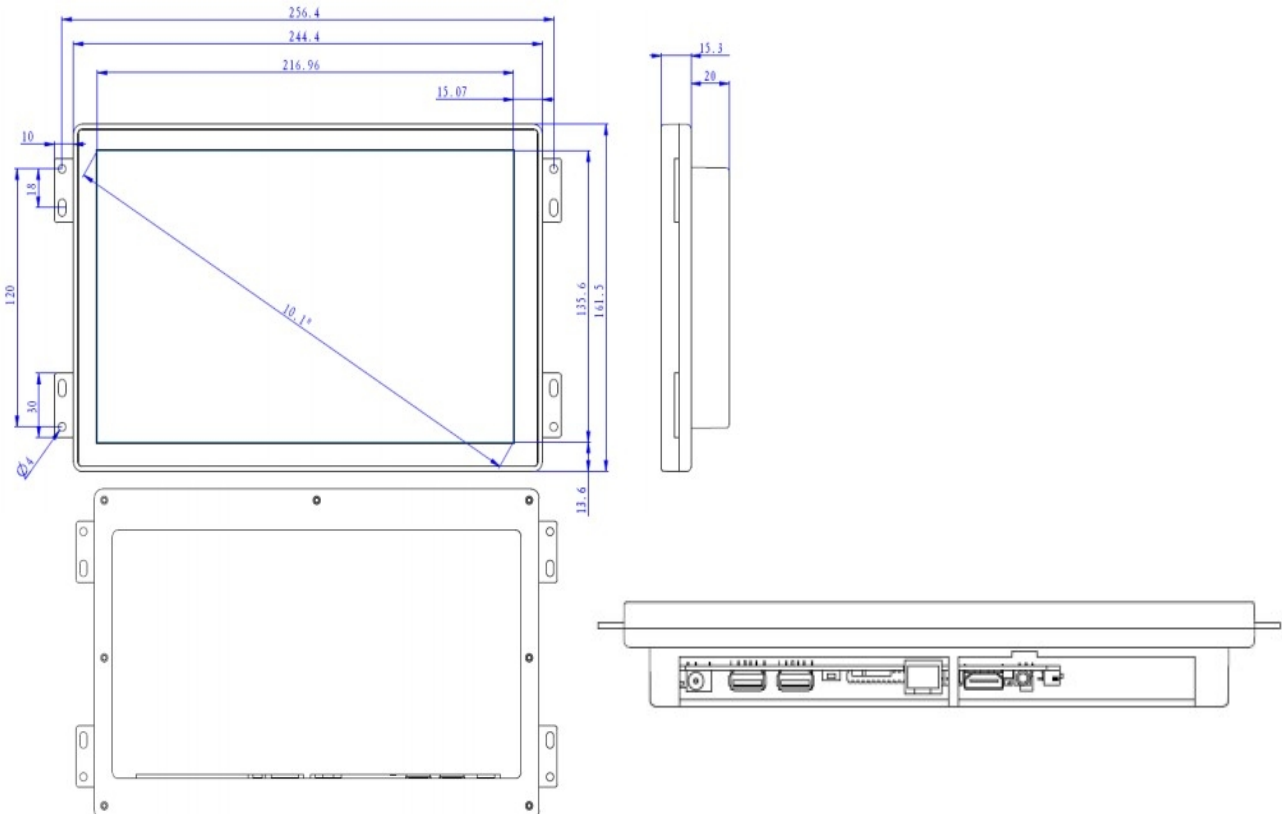

OPDROID1010