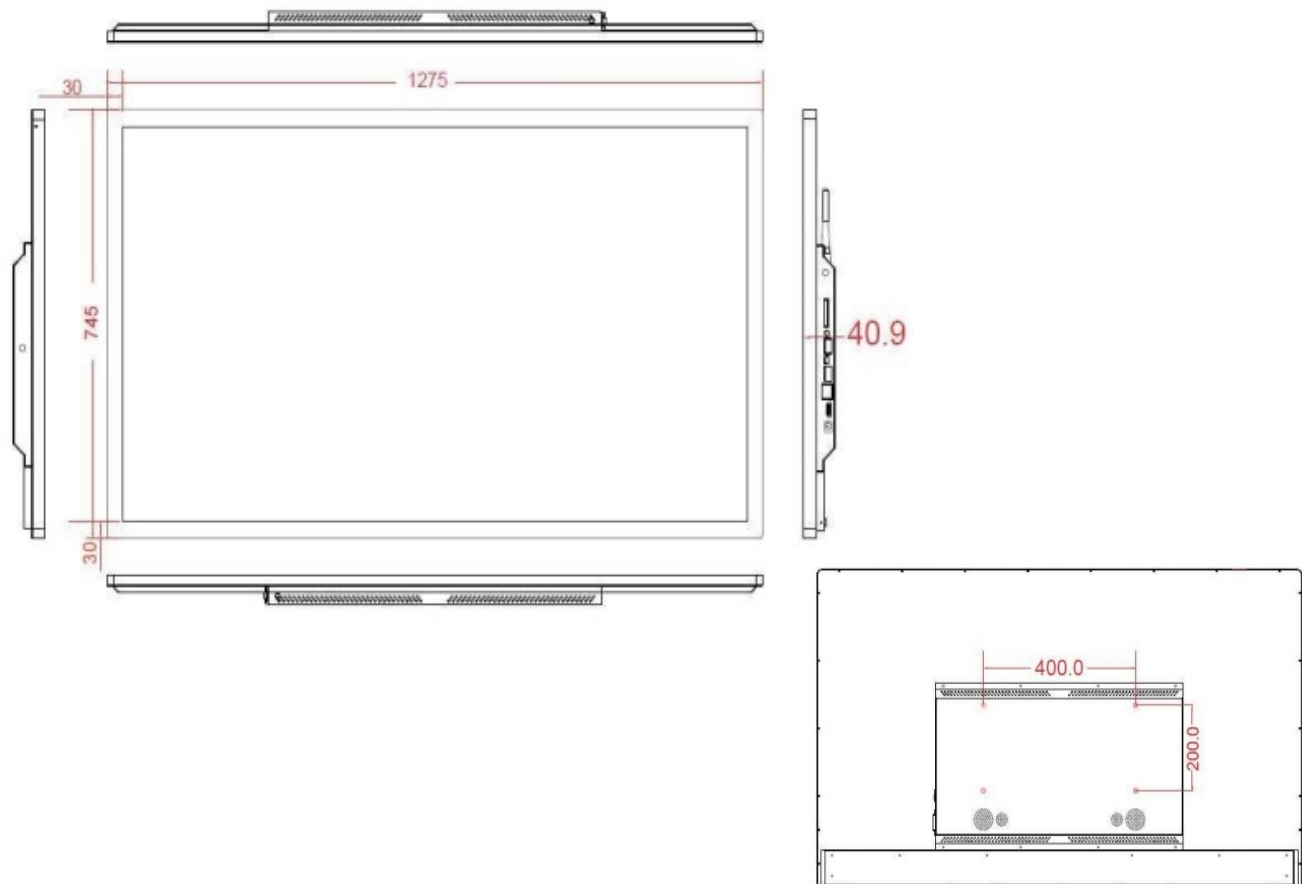

Mechanical Dimensions

DROID3150

DROID5500

Model: OPDROID & DROID

Retail Tablet Android

Openframed or enclosed LCD Advertising tablet panel from 7 inch to 55 inch

Mechanical Dimensions

Openframed Serials

Retail Tablet Android

Openframed or enclosed LCD Advertising tablet panel from 7 inch to 55 inch

Mechanical Dimensions

Openframed Serials

OPDROID1330

Custom Retail Solutions

Model:OPDROID & DROID

- > Retail Audio Player
- > Industrial Monitor
- > Commercial Tablet
- > Classic Video Screen
- > Multi-Screen System
- >Retail Lighting

Retail Tablet Android

Openframed or enclosed LCD Advertising tablet panel from 7 inch to 55 inch

Mechanical Dimensions

Openframed Serials

OPDROID1850

Model: OPDROID & DROID

Retail Tablet Android

Openframed or enclosed LCD Advertising tablet panel from 7 inch to 55 inch

Retail Tablet Android

Openframed or enclosed LCD Advertising tablet panel from 7 inch to 55 inch

Mechanical Dimensions

Openframed Serials

OPDROID3150