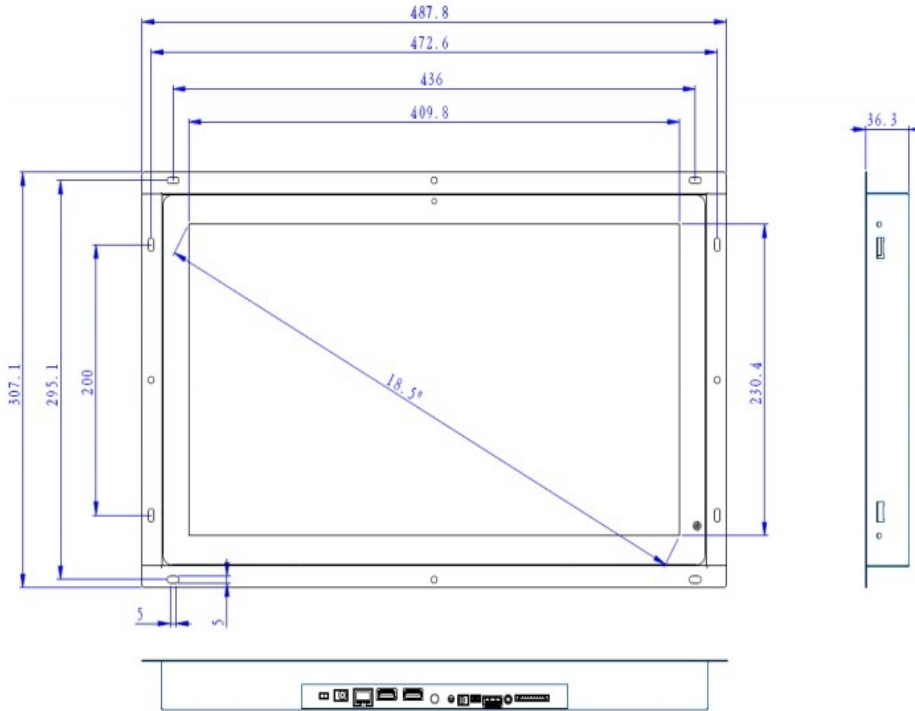

Mechanical Dimensions

DROID3150

DROID5500

Model: OPDROID & DROID

Retail Tablet Android

Openframed or enclosed LCD Advertising tablet panel from 7 inch to 55 inch

Mechanical Dimensions

Openframed Serials

Retail Tablet Android

Openframed or enclosed LCD Advertising tablet panel from 7 inch to 55 inch

Mechanical Dimensions

Openframed Serials

OPDROID1330

Custom Retail Solutions

Model:OPDROID & DROID

- > Retail Audio Player
- > Industrial Monitor
- > Commercial Tablet
- > Classic Video Screen
- > Multi-Screen System
- >Retail Lighting

Retail Tablet Android

Openframed or enclosed LCD Advertising tablet panel from 7 inch to 55 inch

Mechanical Dimensions

Openframed Serials

OPDROID1850

Model: OPDROID & DROID

Retail Tablet Android

Openframed or enclosed LCD Advertising tablet panel from 7 inch to 55 inch

Retail Tablet Android

Openframed or enclosed LCD Advertising tablet panel from 7 inch to 55 inch

Mechanical Dimensions

Openframed Serials

OPDROID3150