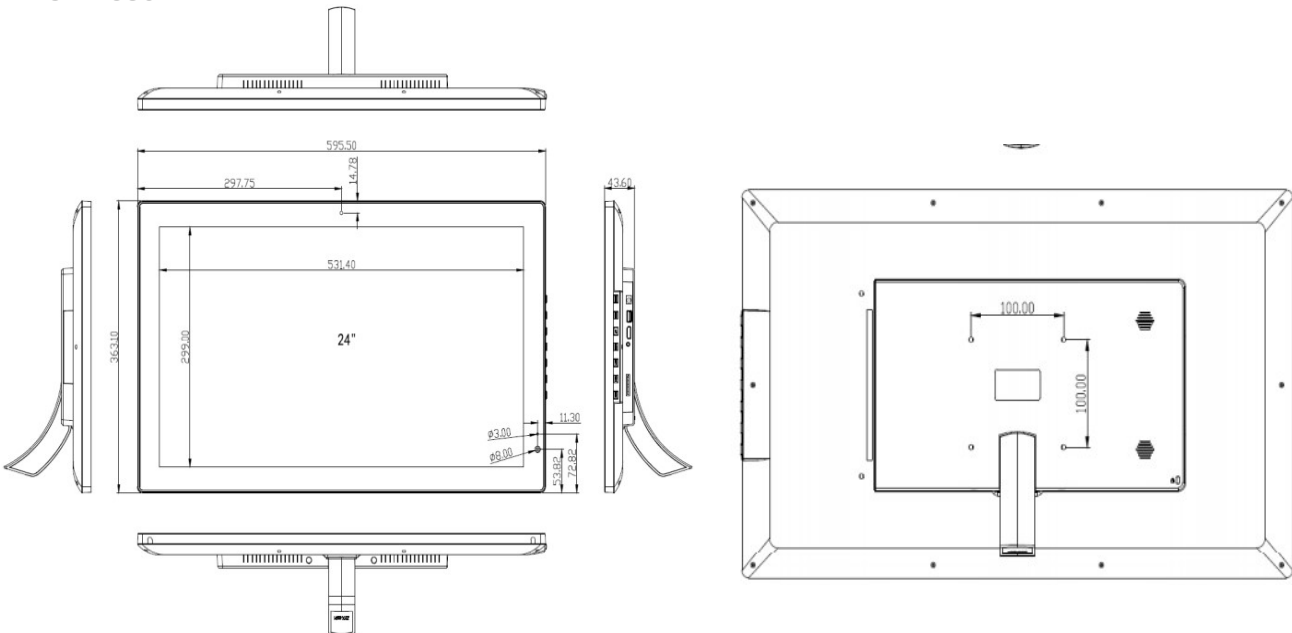

Model: OPDROID & DROID

Retail Tablet Android

Openframed or enclosed LCD Advertising tablet panel from 7 inch to 55 inch

Mechanical Dimensions

DROID1850

DROID2380

Custom Retail Solutions

Model:OPDROID & DROID

Mechanical Dimensions

DROID3150

DROID5500

Model: OPDROID & DROID

Retail Tablet Android

Openframed or enclosed LCD Advertising tablet panel from 7 inch to 55 inch

Mechanical Dimensions

Openframed Serials

Retail Tablet Android

Openframed or enclosed LCD Advertising tablet panel from 7 inch to 55 inch

Mechanical Dimensions

Openframed Serials

OPDROID1850

Model: OPDROID & DROID

Retail Tablet Android

Openframed or enclosed LCD Advertising tablet panel from 7 inch to 55 inch